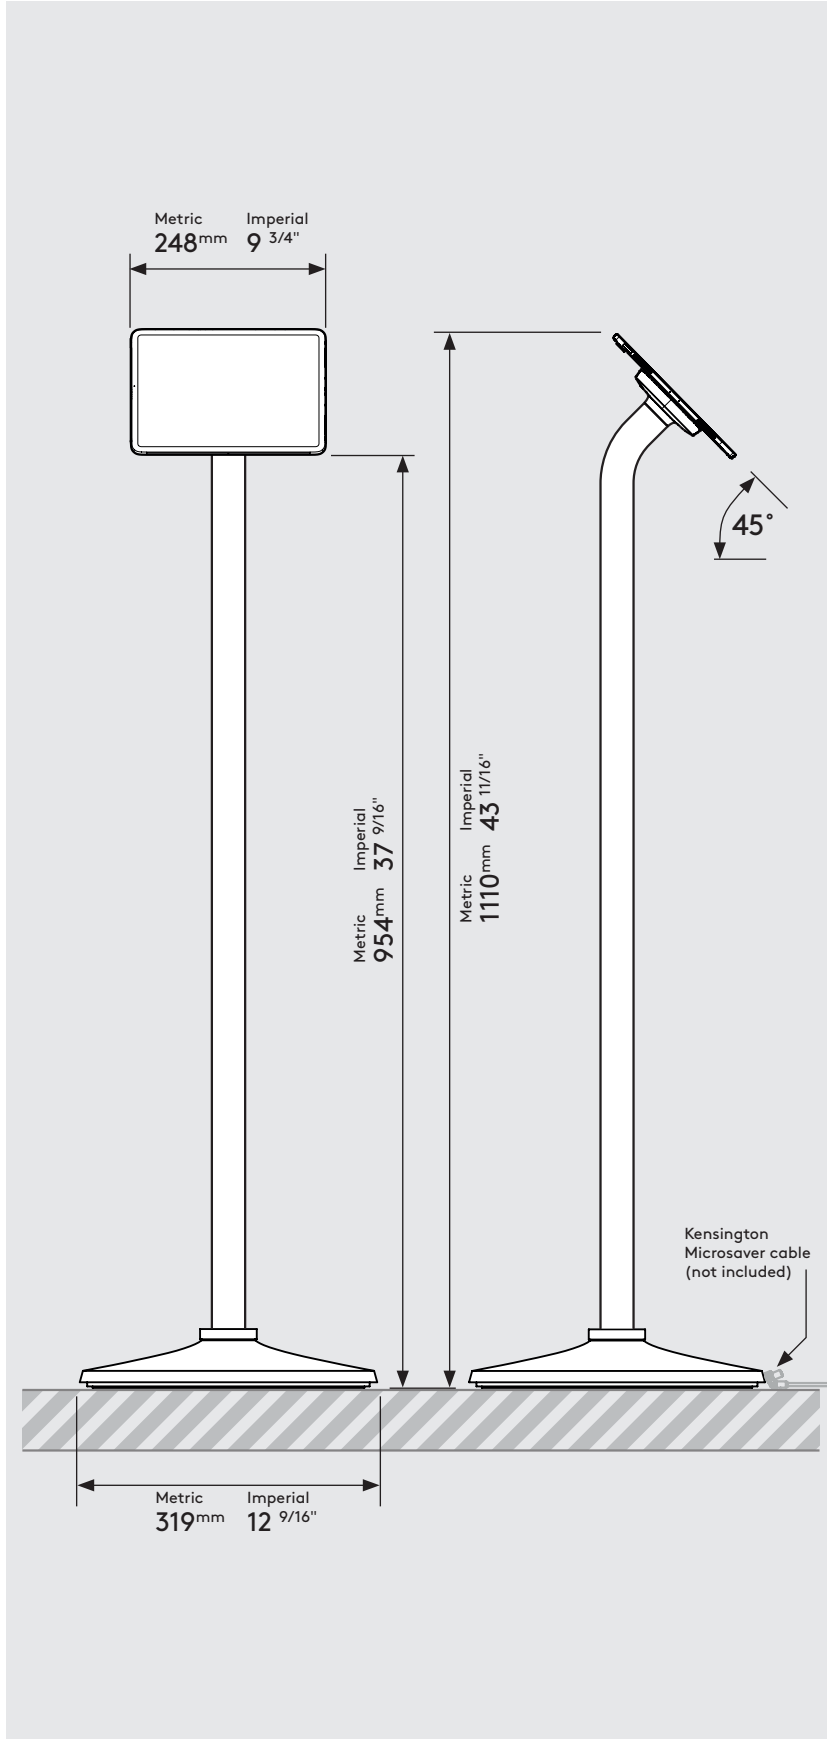

# PRODUCT DATA SHEET - CORE FLOORSTANDING

**bouncepad®**

<b>Tablet attachment:</b>	<b>Arm:</b>	<b>Mounting:</b>	<b>Packaged weight:</b>	<b>Colour:</b>
Core	Floorstanding	Not Applicable	12.67kg	White Black

## Parts in the Box